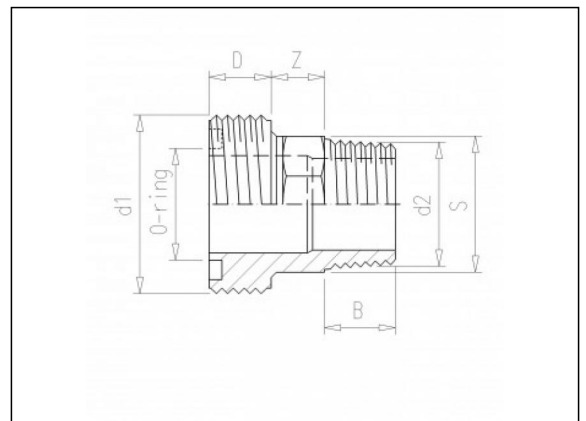

### Eigenschaften

- Rohr Aussengewinde

## Verfügbare Artikel

ART.CODE	d1	d2	Z	B	D	S	O-ring	Verp
8.24.012	5/8 (M)	1/4" (M)	14	12	10	23	12.37 x2.62	50
8.24.016	3/4 (M)	3/8" (M)	15	12	11	25	15.55 x2.62	50
8.24.020	1 (M)	1/2" (M)	17	16	12	28	20.22 x3.53	50
8.24.025	1 1/4 (M)	3/4" (M)	18	17	12	32	28.17 x3.53	50
8.24.032	1 1/2 (M)	1" (M)	18	21	14	38	32.92 x3.53	50

ART.CODE	d1	d2	Z	B	D	S	O-ring	Verp
8.24.040	2 (M)	1 1/4" (M)	19	24	16	46	40.64 x5.33	25
8.24.050	2 1/4 (M)	1 1/2" (M)	19	24	18	55	46.99 x5.33	25
8.24.063	2 3/4 (M)	2" (M)	20	28	20	65	59.69 x5.33	25
8.24.075	ZGTD (M)	2 1/2" (M)	21	34	30	94	78.74 x5.33	10
8.24.090	ZGTD (M)	3" (M)	25	37	35	114	97.79 x5.33	5
8.24.110	ZGTD (M)	4" (M)	28	43	40	138	117.5 x5.33	5