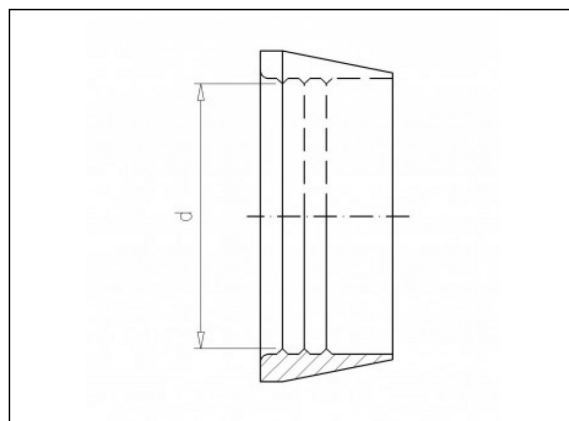

4.18 Clamping ring (parts)

Product information

Parts

5.20 Clamp coupling

Available items

ART.CODE	d	Type	Verp
4.18.032	32	Soft*	100
4.18.033	33	Hard* *	100
4.18.040	40	Soft*	25
4.18.050	50	Soft*	25
4.18.063	63	Soft*	25
4.18.075	75	Soft*	25
4.18.090	90	Soft*	25