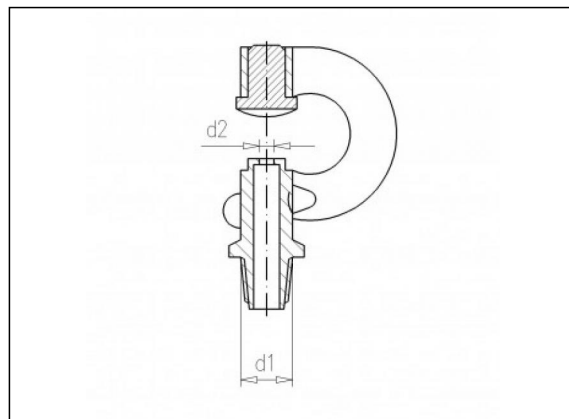

4.31 T-dop nozzle

Product information

Characteristics

- BSP male thread

Manufacture

- Injection moulded

Available items

| ART.CODE | Description | d1 | d2 | Verp |
|----------|--|-----|------|-----------------|
| 4.31.111 | brown/ red/ blue/ brown/ brown/ red/brown/ brown/ grey/ grey | M11 | 1.75 | 1000 (4x250) |