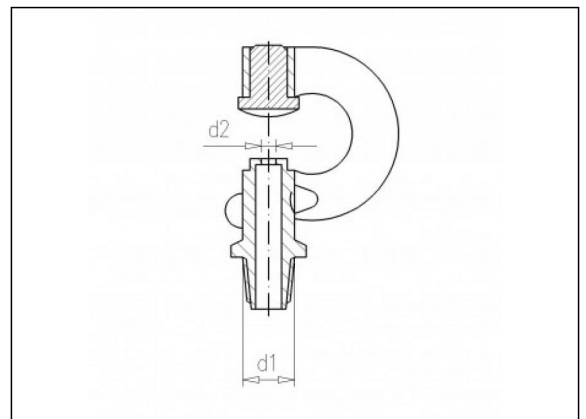

4.31 T-dop nozzle

Product information

Characteristics

- BSP male thread

Material

- PA6

Manufacture

- Injection moulded