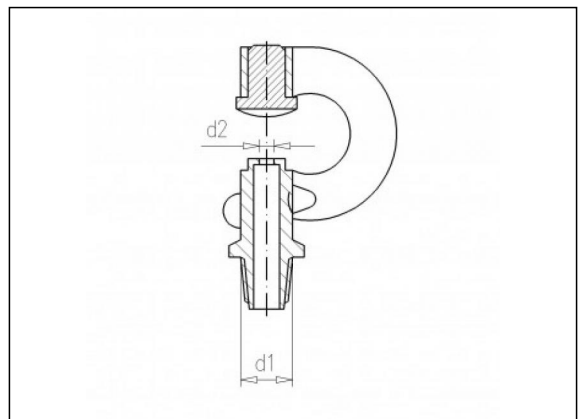

4.31 T-dop nozzle

Product information

Characteristics

- BSP male thread

Manufacture

- Injection moulded

Available items

ART.CODE	Description	d1	d2	Verp
4.31.111	brown/ red/ blue/ brown/ brown/ red/brown/ brown/ grey/ grey	M11	1.75	1000 (4x250)