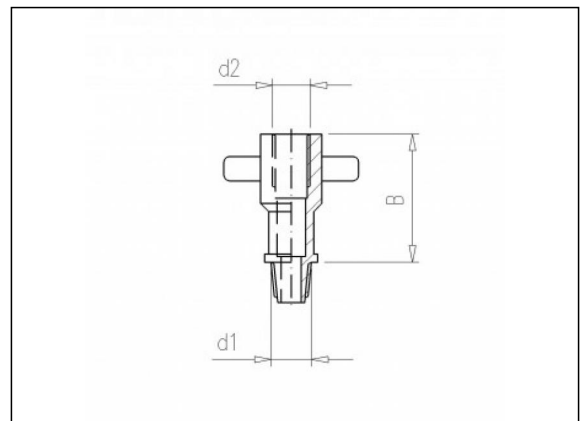

4.40 Adaptor pipe

Product information

Characteristics

- BSP male thread
- BSP female thread

Material

- PA6

Manufacture

- Injection moulded

Available items

ART.CODE	d1	d2	Description	B	Verp
4.40.050	M11	WW3 /8"	grey/ grijs/ grau/ gris/g ris	30	500

Van de Lande BV

Lissenveld 1 \ 4941 VK Raamsdonksveer \ The Netherlands \ t +31 (0)162 51 60 00 \ f +31 (0)162 52 14 17 \ sales@vandelande.com
 Traderegister Tilburg: 18070844 \ IBAN: NL13 RABO 0143 0035 26 \ BIC: RABONL2U \ VAT: NL 8123.91.755.B01