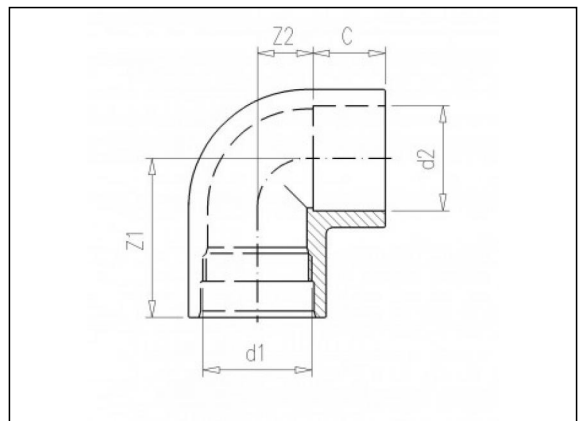

4.80 Swing elbow (F/F)

Product information

Characteristics

- BSP male thread

Material

- PVC-U = Unplasticised Polyvinylchloride

Manufacture

- Injection moulded