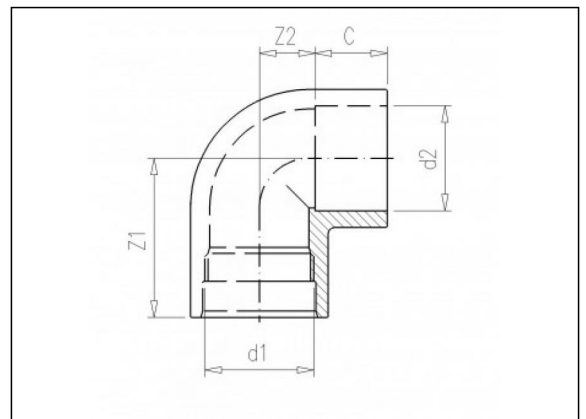

4.80 Swing elbow (F/F)

Product information

Characteristics

- BSP male thread

Material

- PVC-U = Unplasticised Polyvinylchloride

Manufacture

- Injection moulded