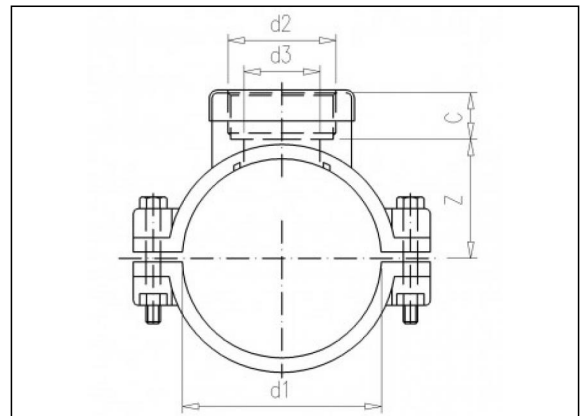

6.50 PP clamp saddle INOX bolts and nuts

Product information

Characteristics

- BSP female thread
- INOX Reinforcement

Material

- PP = Polypropylene

Manufacture

- Injection moulded

Available items

ART.CODE	d1	d2	d3	L	Z	C	O-ring	N	B	Verp
6.51.020	20	1/2" (F)	10	44	16	18	A	2xR	2	100
6.51.025	25	1/2" (F)	12	50	19	18	B	2xR	2	100
6.51.032	32	1/2" (F)	14	58	23	18	C	2xS	2	100
6.51.033	32	3/4" (F)	18	58	23	19	E	2xS	2	100

Van de Lande BV

Lissenveld 1 \ 4941 VK Raamsdonksveer \ The Netherlands \ t +31 (0)162 51 60 00 \ f +31 (0)162 52 14 17 \ sales@vandelande.com
Traderegister Tilburg: 18070844 \ IBAN: NL13 RABO 0143 0035 26 \ BIC: RABONL2U \ VAT: NL 8123.91.755.B01