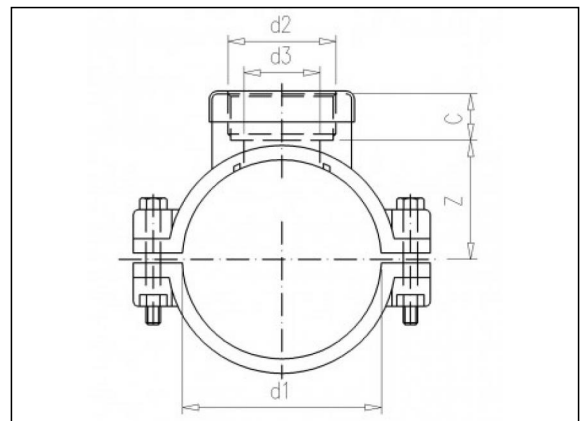

### Characteristics

- BSP female thread
- INOX Reinforcement

## Available items

ART.CODE	d1	d2	d3	L	Z	C	O-ring	N	B	Verp
6.50.020	20	1/2" (F)	10	44	16	18	A	2xR	2	100
6.50.025	25	1/2" (F)	12	50	19	18	B	2xR	2	100
6.50.032	32	1/2" (F)	14	58	23	18	C	2xS	2	100
6.50.033	32	3/4" (F)	18	58	23	19	E	2xS	2	100
6.50.034	32	1" (F)	23	58	23	22	E	2xS	2	100
6.50.040	40	1/2" (F)	14	60	27	18	C	4xS	4	80