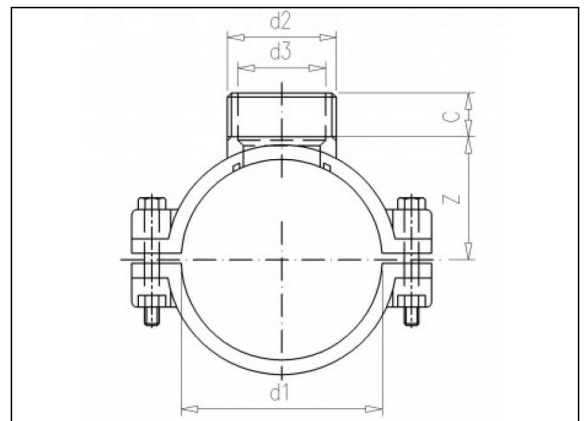

### Characteristics

- BSP male thread

## Available items

ART.CODE	d1	d2	d3	L	Z	C	O-ring	N	B	Verp
6.55.020	20	1/2" (M)	10	42	27	15	A	2xR	2	100
6.55.032	32	1/2" (M)	12	54	29	15	C	2xS	2	100
6.55.034	32	1" (M)	18	54	29	19	E	2xS	2	100
6.55.042	40	1" (M)	23	60	32	19	G	4xS	4	80
6.55.050	50	1/2" (M)	12	70	38	15	C	4xS	4	60
6.55.053	50	1 1/4" (M)	26	70	38	21	I	4xS	4	60

ART.CODE	d1	d2	d3	L	Z	C	O- ring	N	B	Verp
6.55.063	63	1/2" (M)	12	80	44	15	D	4xS	4	40
6.55.064	63	3/4" (M)	17	80	44	16	F	4xS	4	40
6.55.065	63	1" (M)	23	80	44	19	H	4xS	4	40
6.55.066	63	1 1/4" (M)	26	80	44	21	J	4xS	4	30
6.55.075	75	1/2" (M)	12	92	51	15	D	4xT	6	25
6.55.076	75	3/4" (M)	17	92	51	16	F	4xT	6	25
6.55.078	75	1 1/4" (M)	26	92	51	21	J	4xT	6	25
6.55.079	75	1 1/2" (M)	33	92	51	21	K	4xT	6	25
6.55.080	75	2" (M)	42	92	51	26	L	4xT	6	25
6.55.091	90	3/4" (M)	17	98	58	16	F	4xT	6	25
6.55.092	90	1" (M)	23	98	58	19	H	4xT	6	25
6.55.093	90	1 1/4" (M)	26	98	58	21	J	4xT	6	25
6.55.095	90	2" (M)	42	98	58	26	L	4xT	6	25
6.55.110	110	1" (M)	23	114	68	19	H	4xT	6	20
6.55.111	110	1 1/4" (M)	26	114	68	21	J	4xT	6	20
6.55.112	110	1 1/2" (M)	33	114	68	21	K	4xT	6	20
6.55.113	110	2" (M)	42	114	68	26	L	4xT	6	20
6.55.114	110	2 1/2" (M)	58	114	68	31	N	4xT	6	20
6.55.125	125	1" (M)	23	120	75	19	H	4xT	6	15
6.55.126	125	1 1/4" (M)	26	120	75	21	J	4xT	6	15