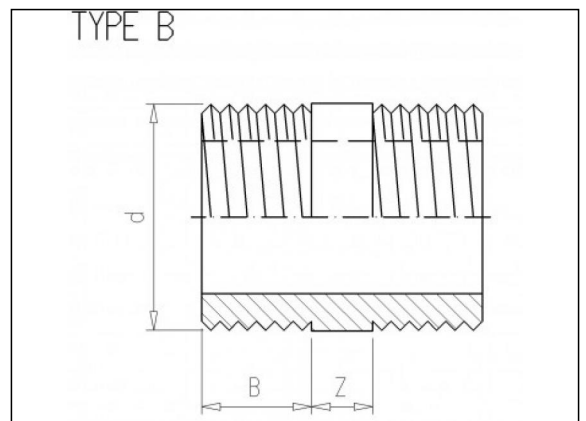

1.50 Nipple

Product information

Material

- PVC-U = Unplasticised Polyvinylchloride

Manufacture

- Made of tube

Available items

ART.CODE	d	Z	B	Type	PN	Verp
1.50.025	2 1/2" (M)	8	31	B	16	25
1.50.030	3" (M)	25	27	B	16	10
1.50.040	4" (M)	16	33	B	16	10
1.50.050	5" (M)	16	46	B	16	10