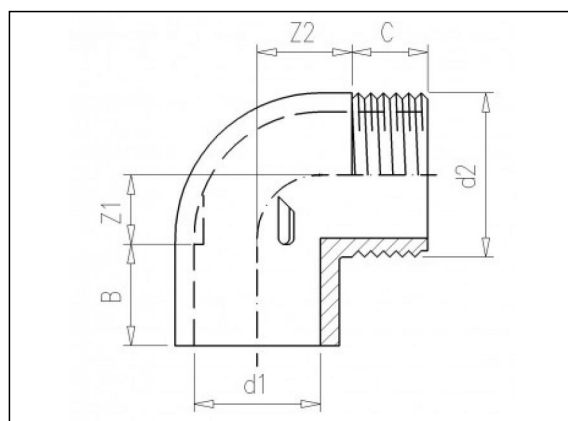

2.29 Elbow 90°

Product information

Characteristics

- BSP male thread

Material

- PVC-U = Unplasticised Polyvinylchloride

Manufacture

- Injection moulded

Available items

ART.CODE	d1	d2	Z1	Z2	B	C	PN	Verp
2.29.010	20	3/4" (M)	11	17	16	16	16	200
2.29.020	25	1" (M)	14	20	19	19	16	350
2.29.030	32	3/4" (M)	22	30	22	19	10	250
2.29.040	32	1" (M)	22	30	22	19	10	250
2.29.051	32	1 1/4" (M)	17	24	22	21	10	250

ART.CODE	d1	d2	Z1	Z2	B	C	PN	Verp
2.29.061	40	1 1/4" (M)	23	28	26	21	10	200
2.29.071	40	1 1/2" (M)	23	28	26	21	10	175
2.29.081	50	1 1/4" (M)	28	34	31	21	10	150
2.29.091	50	1 1/2" (M)	28	34	31	21	10	125
2.29.101	50	2" (M)	28	33	31	26	10	100