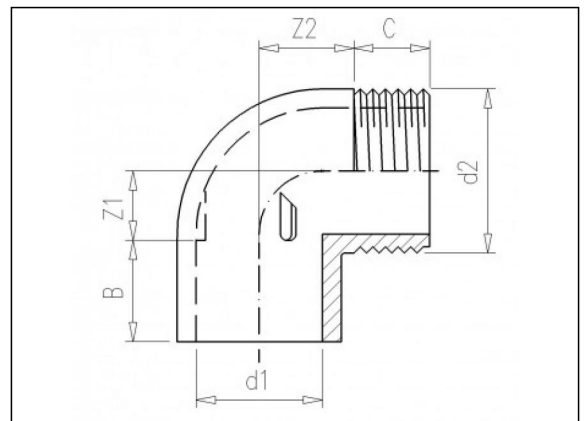

## 2.29 Elbow 90°

### Product information

**Characteristics**

- BSP male thread

**Material**

- PVC-U = Unplasticised Polyvinylchloride

**Manufacture**

- Injection moulded

### Available items

ART.CODE	d1	d2	Z1	Z2	B	C	PN	Verp
2.29.010	20	3/4" (M)	11	17	16	16	16	200
2.29.020	25	1" (M)	14	20	19	19	16	350
2.29.030	32	3/4" (M)	22	30	22	19	10	250
2.29.040	32	1" (M)	22	30	22	19	10	250
2.29.051	32	1 1/4" (M)	17	24	22	21	10	250

ART.CODE	d1	d2	Z1	Z2	B	C	PN	Verp
2.29.061	40	1 1/4" (M)	23	28	26	21	10	200
2.29.071	40	1 1/2" (M)	23	28	26	21	10	175
2.29.081	50	1 1/4" (M)	28	34	31	21	10	150
2.29.091	50	1 1/2" (M)	28	34	31	21	10	125
2.29.101	50	2" (M)	28	33	31	26	10	100