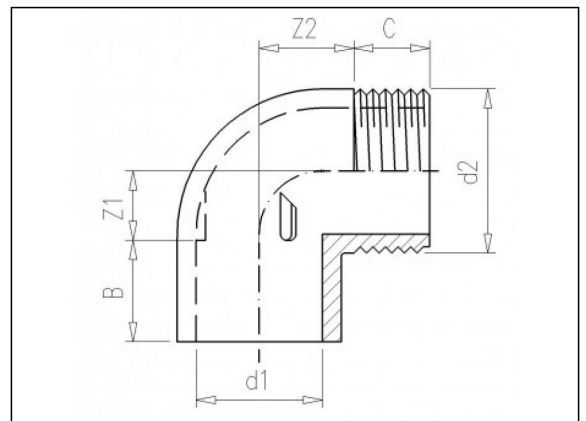

2.29 Elbow 90°

Product information

Characteristics

- BSP male thread

Material

- PVC-U = Unplasticised Polyvinylchloride

Manufacture

- Injection moulded

Available items

ART.CODE	d1	d2	Z1	Z2	B	C	PN	Verp
2.29.010	20	3/4" (M)	11	17	16	16	16	200
2.29.020	25	1" (M)	14	20	19	19	16	350
2.29.030	32	3/4" (M)	22	30	22	19	10	250
2.29.040	32	1" (M)	22	30	22	19	10	250
2.29.051	32	1 1/4" (M)	17	24	22	21	10	250

ART.CODE	d1	d2	Z1	Z2	B	C	PN	Verp
2.29.061	40	1 1/4" (M)	23	28	26	21	10	200
2.29.071	40	1 1/2" (M)	23	28	26	21	10	175
2.29.081	50	1 1/4" (M)	28	34	31	21	10	150
2.29.091	50	1 1/2" (M)	28	34	31	21	10	125
2.29.101	50	2" (M)	28	33	31	26	10	100