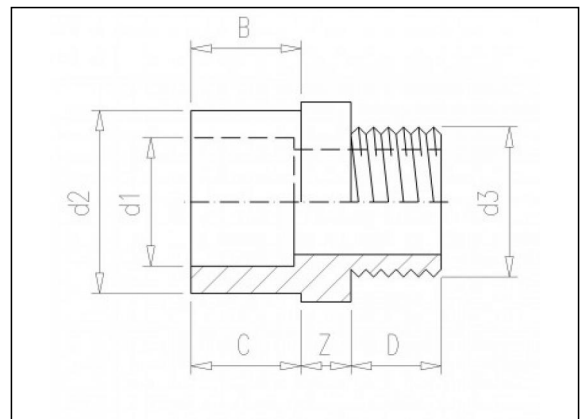

3.20 Adaptor nipple

Product information

Characteristics

- Straight BSP male thread

Material

- PVC-U = Unplasticised Polyvinylchloride

Manufacture

- Injection moulded

Available items

ART.CODE	d1	d2	d3	Z	B	C	D	PN	Verp
3.20.030	25	32	1/2" (M)	6	22	19	18	10	500
3.20.045	25	32	3/4" (M)	5	22	19	17	10	500
3.20.050	25	32	1" (M)	6	22	19	17	10	500
3.20.055	32	40	1" (M)	5	23	22	17	10	500
3.20.060	32	40	1 1/4" (M)	4	23	22	18	10	600

ART.CODE	d1	d2	d3	Z	B	C	D	PN	Verp
3.20.065	40	50	1 1/4" (M)	11	28	27	23	10	300
3.20.070	40	50	1 1/2" (M)	12	28	27	23	10	275
3.20.075	50	-	1 1/2" (M)	12	-	31	23	10	200
3.20.080	50	-	2" (M)	12	-	31	27	10	150
3.20.090	63	-	2" (M)	8	-	38	27	10	120