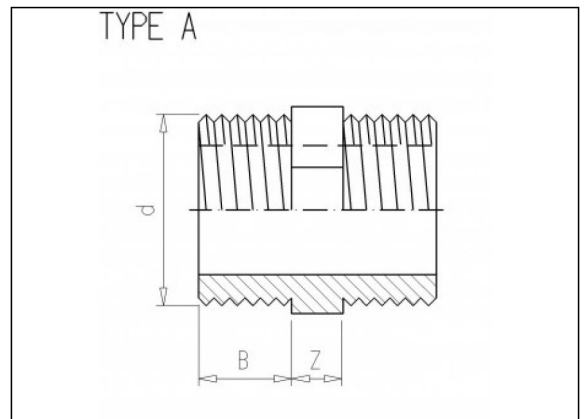

3.35 Nipple

Product information

Characteristics

- BSP male thread

Material

- PVC-U = Unplasticised Polyvinylchloride

Available items

ART.CODE	d	Z	B	S	Type	PN	Verp
1.50.025	2 1/2" (M)	8	31	-	B	16	25
1.50.030	3" (M)	25	27	-	B	16	10
1.50.040	4" (M)	16	33	-	B	16	10
1.50.050	5" (M)	16	46	-	B	16	10
3.35.035	1/4" (M)	8	12	19	A	16	100
3.35.045	3/8" (M)	8	12.5	24	A	16	100

ART.CODE	d	Z	B	S	Type	PN	Verp
3.35.045	3/8" (M)	8	12.5	24	A	16	100
3.35.055	1/2" (M)	8	15.5	27	A	16	100
3.35.065	3/4" (M)	8	17	32	A	16	100
3.35.075	1" (M)	9	21	36	A	16	100
3.35.085	1 1/4" (M)	10	23	46	A	16	100
3.35.095	1 1/2" (M)	11	23	55	A	16	100
3.35.105	2" (M)	12	27	65	A	16	100