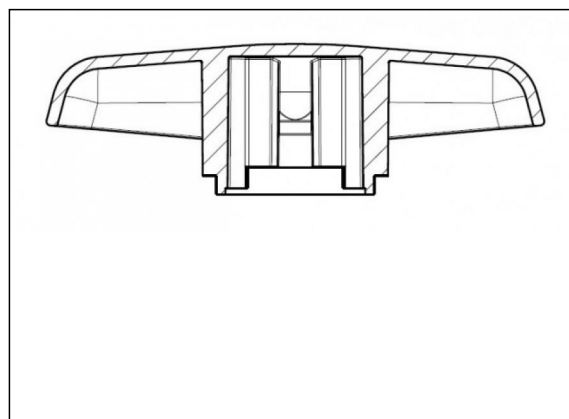

8.58 Handle for ball valve

Product information

Material

- PVC-U = Unplasticised Polyvinylchloride

Manufacture

- Injection moulded

Available items

ART.CODE	Descr iption	Type	Verp
8.58.021	Handl e for 16 + 20 mm ball valve	A	25