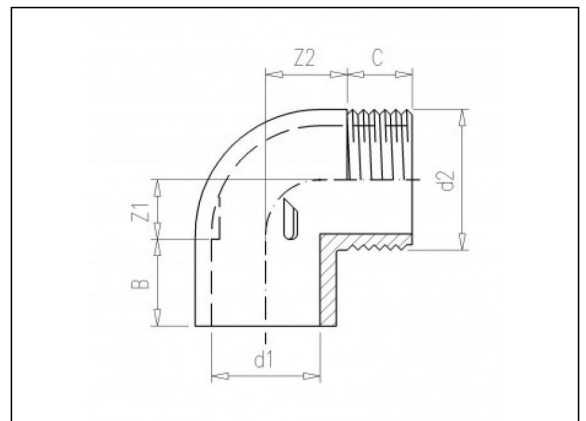

WIT229 Elbow 90°

Product information

Characteristics

- BSP male thread

Material

- PVC-U = Unplasticised Polyvinylchloride

Manufacture

- Injection moulded

Available items

ART.CODE	d1	d2	Z1	Z2	B	C	PN	Verp
WIT229051	32	1 1/4" (M)	17	24	22	21	10	250
WIT229061	40	1 1/4" (M)	23	28	26	21	10	200
WIT229081	50	1 1/4" (M)	28	34	31	21	10	150

Van de Lande BV

Lissenveld 1 \ 4941 VK Raamsdonksveer \ The Netherlands \ t +31 (0)162 51 60 00 \ f +31 (0)162 52 14 17 \ sales@vandelande.com
 Traderegister Tilburg: 18070844 \ IBAN: NL13 RABO 0143 0035 26 \ BIC: RABONL2U \ VAT: NL 8123.91.755.B01