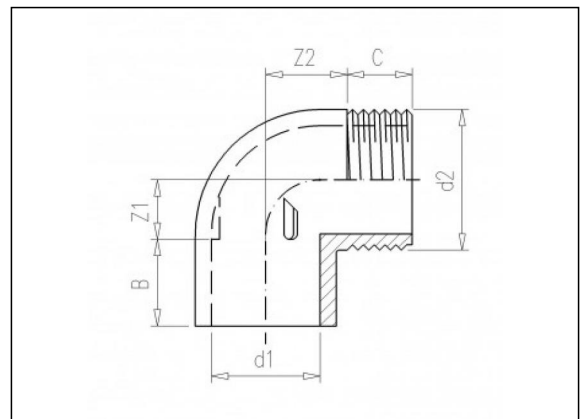

WIT229 Elbow 90°

Product information

Characteristics

- BSP male thread

Material

- PVC-U = Unplasticised Polyvinylchloride

Manufacture

- Injection moulded

Available items

ART.CODE	d1	d2	Z1	Z2	B	C	PN	Verp
WIT229051	32	1 1/4" (M)	17	24	22	21	10	250
WIT229061	40	1 1/4" (M)	23	28	26	21	10	200
WIT229081	50	1 1/4" (M)	28	34	31	21	10	150

Van de Lande BV

Lissenveld 1 \ 4941 VK Raamsdonksveer \ The Netherlands \ t +31 (0)162 51 60 00 \ f +31 (0)162 52 14 17 \ sales@vandelande.com
 Traderegister Tilburg: 18070844 \ IBAN: NL13 RABO 0143 0035 26 \ BIC: RABONL2U \ VAT: NL 8123.91.755.B01