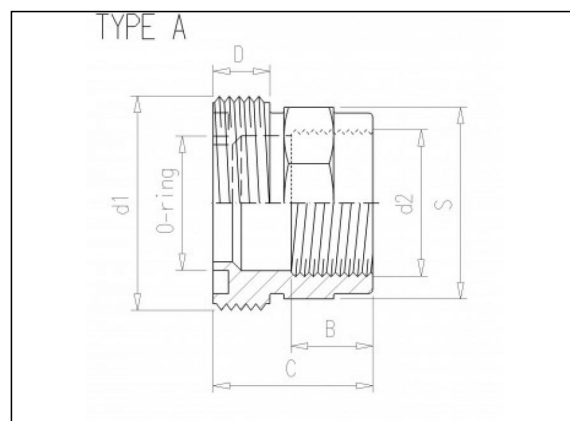

8.23 Nipple adaptador

Información del producto

Características

- Rosca hembra BSP
- Anillo de refuerzo INOX

Material

- PVC-U = cloruro de polivinilo sin plastificar

Juntas

- EPDM

Artículos disponibles

| ART.CODE | d1 | d2 | B | C | D | S | O-ring | Type | Verp |
|----------|------------|-------------|----|----|----|----|----------------|------|------|
| 8.23.012 | 5/8 (M) | 1/4" (F) | 12 | 31 | 10 | 23 | 12.37 x2.62 | A | 50 |
| 8.23.016 | 3/4 (M) | 3/8" (F) | 12 | 33 | 11 | 25 | 15.55 x2.62 | A | 50 |
| 8.23.017 | 3/4 (M) | 3/8" (F) | 12 | 33 | 11 | 25 | 15.55 x2.62 | B | 50 |
| 8.23.020 | 1 (M) | 1/2" (F) | 16 | 37 | 12 | 30 | 20.22 x3.53 | A | 50 |
| 8.23.021 | 1 (M) | 1/2" (F) | 16 | 37 | 12 | 30 | 20.22 x3.53 | B | 50 |

| ART.CODE | d1 | d2 | B | C | D | S | O-ring | Type | Verp |
|----------|--------------|------------------|----|----|----|-----|----------------|------|------|
| 8.23.025 | 1 1/4 (M) | 3/4" (F) | 17 | 38 | 12 | 36 | 28.17 x3.53 | A | 50 |
| 8.23.026 | 1 1/4 (M) | 3/4" (F) | 17 | 38 | 12 | 36 | 28.17 x3.53 | B | 50 |
| 8.23.032 | 1 1/2 (M) | 1" (F) | 21 | 42 | 14 | 44 | 32.92 x3.53 | A | 50 |
| 8.23.033 | 1 1/2 (M) | 1" (F) | 21 | 42 | 14 | 44 | 32.92 x3.53 | B | 50 |
| 8.23.040 | 2 (M) | 1 1/4" (F) | 23 | 45 | 16 | 54 | 40.64 x5.33 | A | 25 |
| 8.23.041 | 2 (M) | 1 1/4" (F) | 23 | 45 | 16 | 54 | 40.64 x5.33 | B | 25 |
| 8.23.050 | 2 1/4 (M) | 1 1/2" (F) | 23 | 50 | 18 | 64 | 46.99 x5.33 | A | 25 |
| 8.23.051 | 2 1/4 (M) | 1 1/2" (F) | 23 | 50 | 18 | 64 | 46.99 x5.33 | B | 25 |
| 8.23.063 | 2 3/4 (M) | 2" (F) | 27 | 54 | 20 | 80 | 59.69 x5.33 | A | 25 |
| 8.23.064 | 2 3/4 (M) | 2" (F) | 27 | 54 | 20 | 80 | 59.69 x5.33 | B | 25 |
| 8.23.075 | ZGTD | 2 1/2" (F) | 31 | 66 | 30 | 94 | 78.74 x5.33 | B | 10 |
| 8.23.090 | ZGTD | 3" (F) | 34 | 77 | 35 | 114 | 97.79 x5.33 | B | 5 |
| 8.23.110 | ZGTD | 4" (F) | 41 | 88 | 40 | 138 | 117.5 x5.33 | B | 5 |